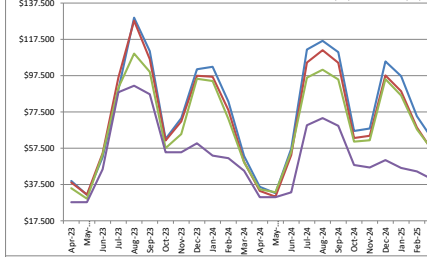

**PJM West**

**Henry Hub**

**Henry Hub Straddle**

**ERCOT North**

**Houston Ship Channel**

**Algonquin Straddle**

**SP 15**

**Chicago**