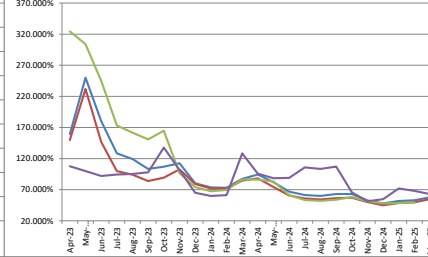

Chicago Straddle

Waha Straddle