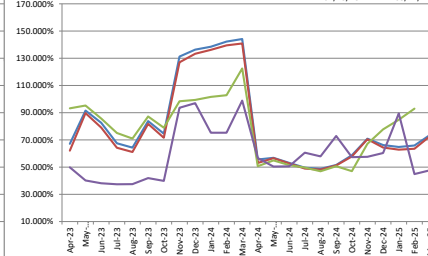

**PJM West**

**Henry Hub**

**Henry Hub Straddle**

**ERCOT North**

**Houston Ship Channel**

**Algonquin Straddle**

**SP 15**

**Chicago**