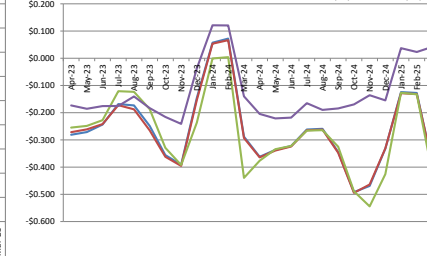

**PJM West**

**Henry Hub**

**Henry Hub Straddle**

**ERCOT North**

**Houston Ship Channel**

**Algonquin Straddle**

**SP 15**

**Chicago**