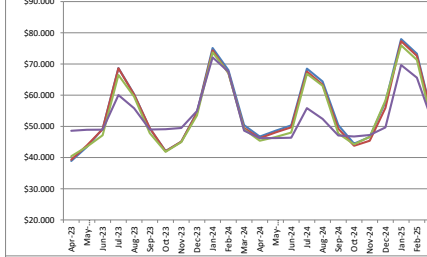

Mass

Indiana