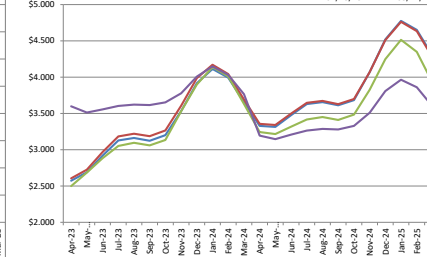

**PJM West**

**Henry Hub**

**Henry Hub Straddle**

**ERCOT North**

**Houston Ship Channel**

**Algonquin Straddle**

**SP 15**

**Chicago**