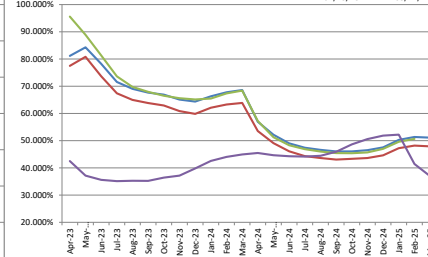

**PJM West**

**Henry Hub**

**Henry Hub Straddle**

**ERCOT North**

**Houston Ship Channel**

**Algonquin Straddle**

**SP 15**

**Chicago**