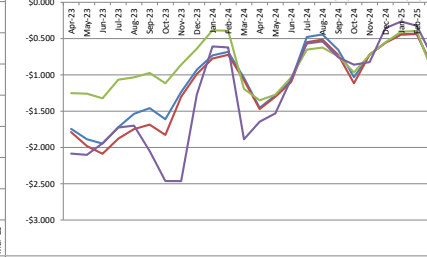

Algonquin

Waha