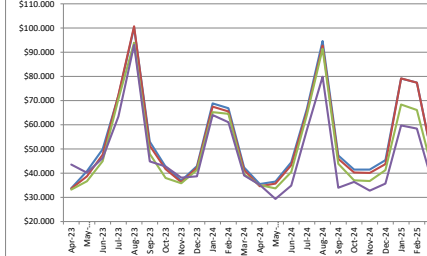

**PJM West**

**Henry Hub**

**Henry Hub Straddle**

**ERCOT North**

**Houston Ship Channel**

**Algonquin Straddle**

**SP 15**

**Chicago**