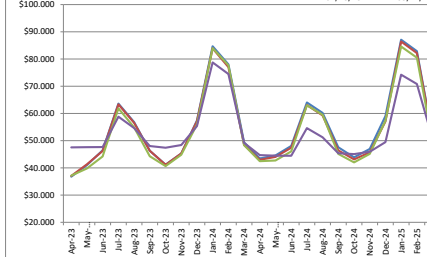

**PJM West**

**Henry Hub**

**Henry Hub Straddle**

**ERCOT North**

**Houston Ship Channel**

**Algonquin Straddle**

**SP 15**

**Chicago**