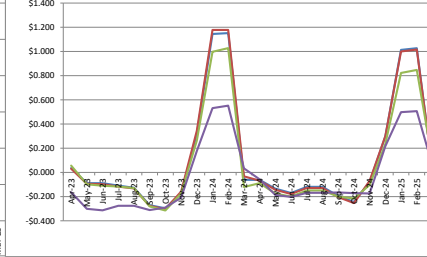

**PJM West**

**Henry Hub**

**Henry Hub Straddle**

**ERCOT North**

**Houston Ship Channel**

**Algonquin Straddle**

**SP 15**

**Chicago**